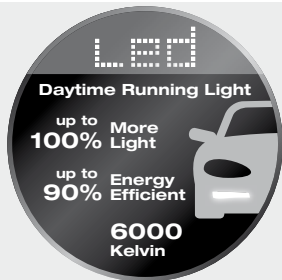

www.osram.com/highlights

Daytime Running Light.

OSRAM LED LIGHT@DAY®.

Upgrade
now!

OSRAM

DRL

DRL +
Position Light

ALFA ROMEO